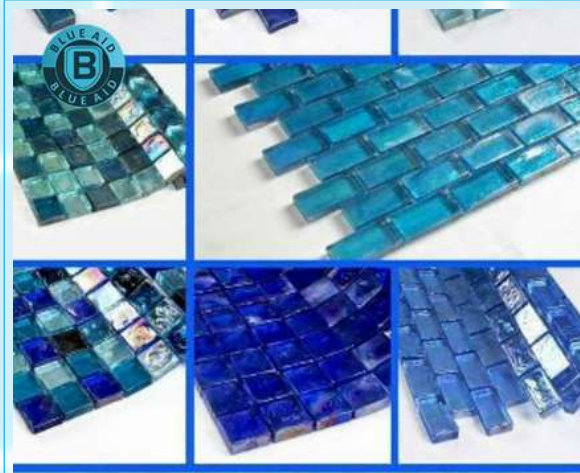

+91 79825 69416 | www.blueaid.in

SODA ASH

+91 79825 69416 | www.blueaid.in

Swimming Pool Tiles

Swimming Pool Tiles

BAT-10

+91 79825 69416 | www.blueaid.in

BAT-11